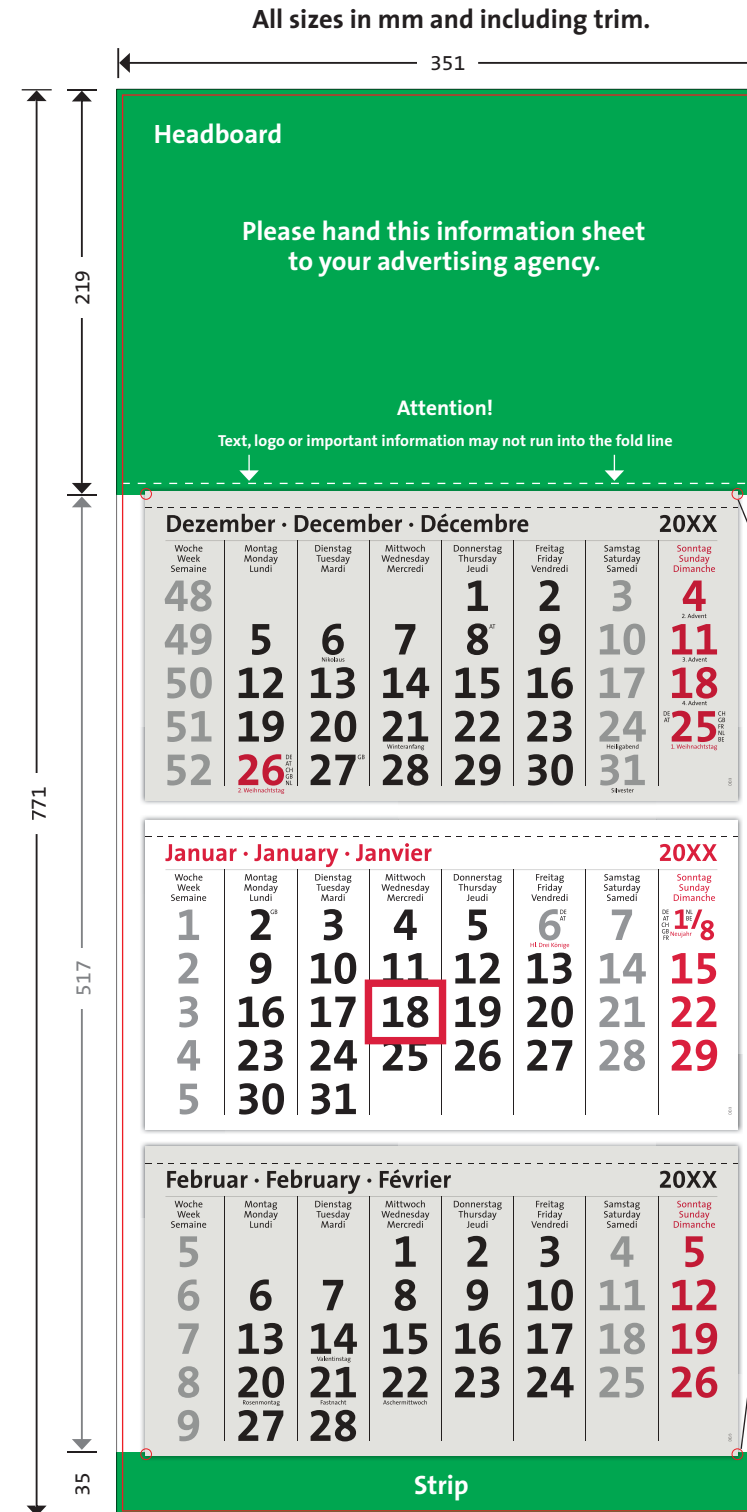

simple representation

Super 101

calendar size: 345 x 765 mm = red line
 dotted line = fold line
 calendar size including bleed: 351 x 771 mm = black line
 grey area = datepad

Measurements from net size to fold line:
 210 mm
 555 mm

Please send us a PDF/X-4!

All infos

Super 101

calendar size: 345 x 765 mm = red line
 dotted line = fold line

Measurements for data production:

Headboard	net size	345 x 214 mm
	including bleed	351 x 219 mm
Strip	net size	345 x 30 mm
	including bleed	351 x 35 mm

Printing on the edges to the right and left of the datepad is possible.

the datepad will cover a part of the advertising area!

openings for datepads: 303 x 163 mm
 datepads: 320 x 167 mm

Please send us a PDF/X-4!