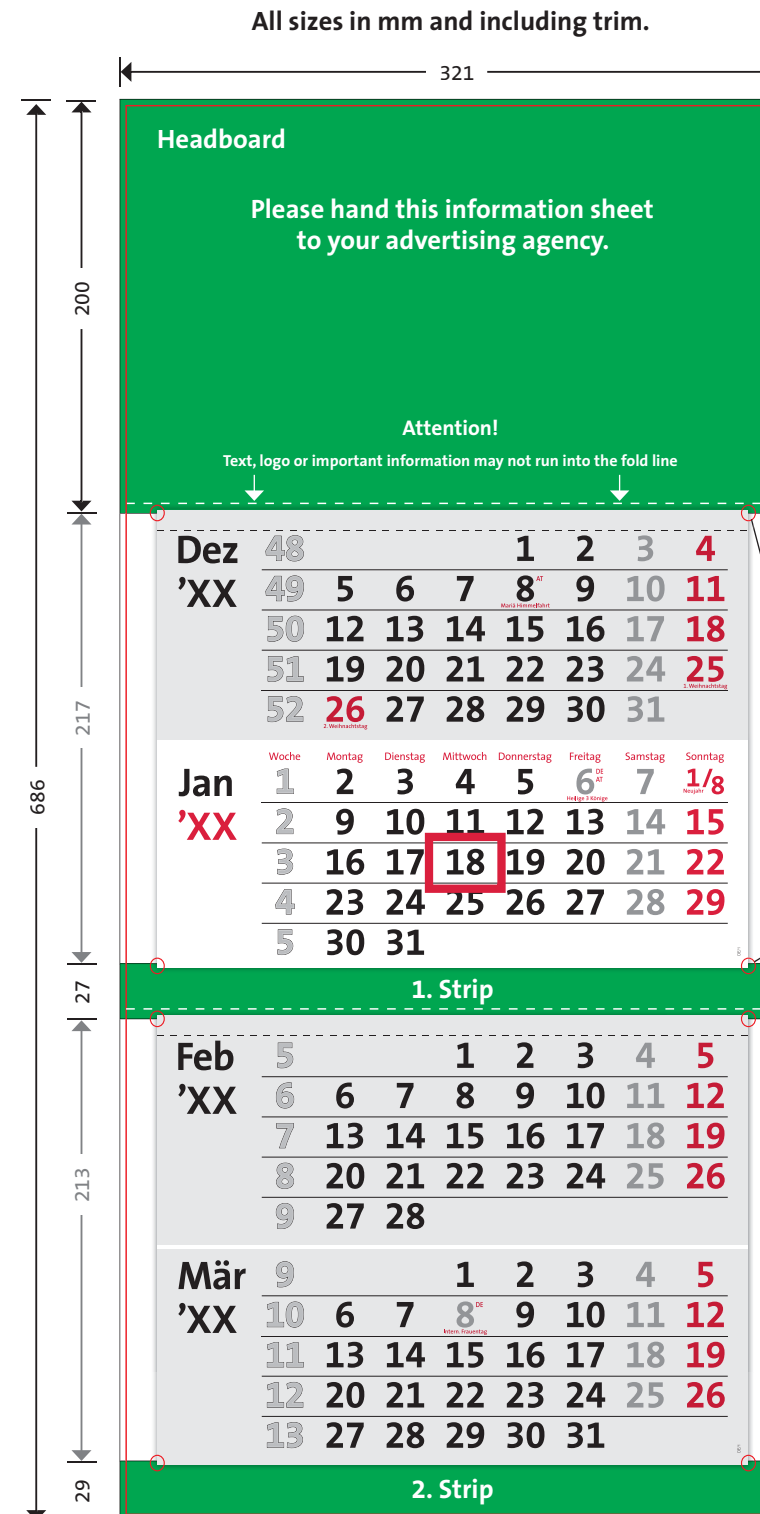

simple representation

planer quadro

calendar size: 315 x 680 mm = red line
 dotted line = fold line
 calendar size including bleed: 321 x 686 mm = black line
 grey area = datepad

Measurements from net size to fold line:

- 192 mm
- 244 mm
- 244 mm

Please send us a PDF/X-4!

all infos

planer quadro

calendar size: 315 x 680 mm = red line
 dotted line = fold line

Measurements for data production:

Headboard	net size	315 x 195 mm
	including bleed	321 x 200 mm
1. Strip	net size	315 x 23 mm
	including bleed	321 x 27 mm
2. Strip	net size	315 x 24 mm
	including bleed	321 x 29 mm

Printing on the edges to the right and left of the datepad is possible.

the datepad will cover a part of the advertising area!

openings for datepads: 269 x 217/213 mm
 datepads: 285 x 221/217 mm

Please send us a PDF/X-4!