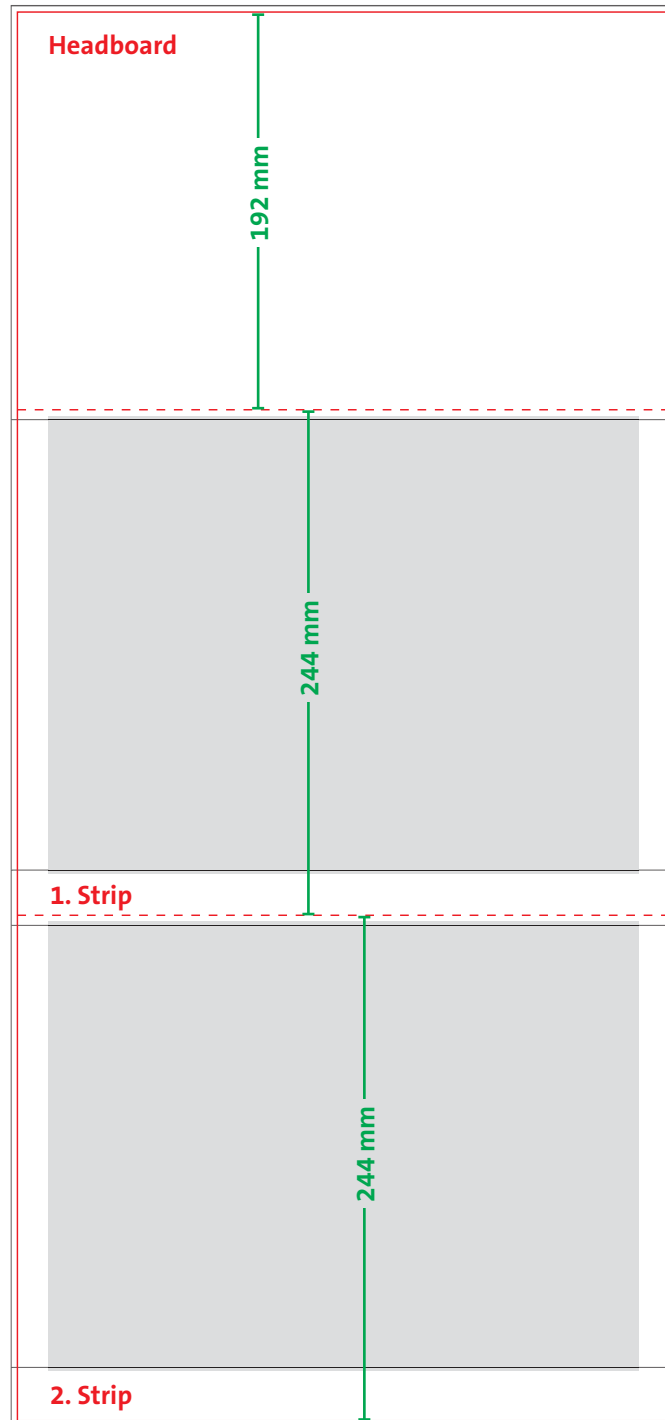

simple representation

planer quadro

calendar size: 315 x 680 mm = red line
 dotted line = fold line
 calendar size including bleed: 321 x 686 mm = black line
 grey area = datepad

Measurements from net size to fold line:

- 192 mm
- 244 mm
- 244 mm

Please send us a PDF/X-4!

all infos

planer quadro

calendar size: 315 x 680 mm = red line
 dotted line = fold line

Measurements for data production:

Headboard	net size	315 x 195 mm
	including bleed	321 x 200 mm
1. Strip	net size	315 x 23 mm
	including bleed	321 x 27 mm
2. Strip	net size	315 x 24 mm
	including bleed	321 x 29 mm

Printing on the edges to the right and left of the datepad is possible.

the datepad will cover a part of the advertising area!

openings for datepads: 269 x 217/213 mm
 datepads: 285 x 221/217 mm

Please send us a PDF/X-4!